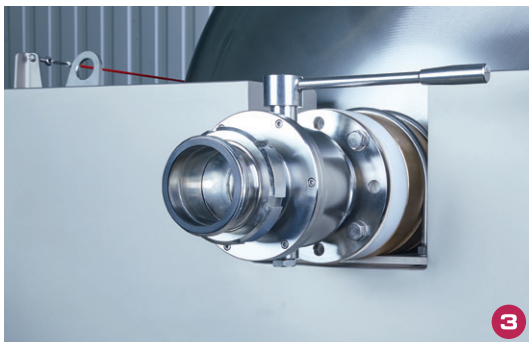

## EQUIPMENT

- All stainless steel design
- Polished press drum for easy cleaning
- Solid frame with fixed side parts
- Internal compressed air supply with high-performance compressor (1-60 hl)
- Internal compressed air supply with high-performance compressor – option (80-200 hl) or prepared for external air supply
- High volume vacuum pump with double function: pre-blower and evacuation
- Drive motor with one rotational speed (1-60 hl), clockwise and counter clockwise rotation
- Drive motor with two rotational speed (80-320 hl), clockwise and counter clockwise rotation

### 2 LARGE STAINLESS STEEL JUICE TRAY

- Juice guide sheets, movable and removable
- Stainless steel juice tray with connection thread, DN 50
- Level control for the juice tray (option)