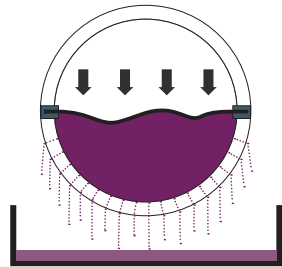

# EQ1 | EQ2 | EQ3

OPEN · CLOSED · DUAL STYLE  
PRESS SYSTEMS

OPEN STYLE

EQ1 | Press drum sizes  
1 to 320 hl

CLOSED STYLE

EQ2 | Press drum sizes  
1 to 320 hl

DUAL STYLE

EQ3 | Press drum sizes 3 to 320 hl

## EQUIPMENT

- All stainless steel design
- Polished press drum for easy cleaning
- Solid frame with fixed side parts
- Internal compressed air supply with high-performance compressor (1-60 hl)
- Internal compressed air supply with high-performance compressor – option (80-200 hl) or prepared for external air supply
- High volume vacuum pump with double function: pre-blower and evacuation
- Drive motor with one rotational speed (1-60 hl), clockwise and counter clockwise rotation
- Drive motor with two rotational speed (80-320 hl), clockwise and counter clockwise rotation

### 2 LARGE STAINLESS STEEL JUICE TRAY

- Juice guide sheets, movable and removable
- Stainless steel juice tray with connection thread, DN 50
- Level control for the juice tray (option)