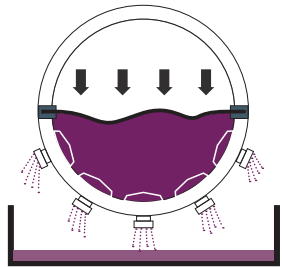

# EQ1 | EQ2 | EQ3

OPEN · CLOSED · DUAL STYLE  
PRESS SYSTEMS

OPEN STYLE

EQ1 | Press drum sizes  
1 to 320 hl

CLOSED STYLE

EQ2 | Press drum sizes  
1 to 320 hl

DUAL STYLE

EQ3 | Press drum sizes 3 to 320 hl

## EQUIPMENT

- All stainless steel design
- Polished press drum for easy cleaning
- Solid frame with fixed side parts
- Internal compressed air supply with high-performance compressor (1-60 hl)
- Internal compressed air supply with high-performance compressor – option (80-200 hl) or prepared for external air supply
- High volume vacuum pump with double function: pre-blower and evacuation
- Drive motor with one rotational speed (1-60 hl), clockwise and counter clockwise rotation
- Drive motor with two rotational speed (80-320 hl), clockwise and counter clockwise rotation

### 2 LARGE STAINLESS STEEL JUICE TRAY

- Juice guide sheets, movable and removable
- Stainless steel juice tray with connection thread, DN 50
- Level control for the juice tray (option)